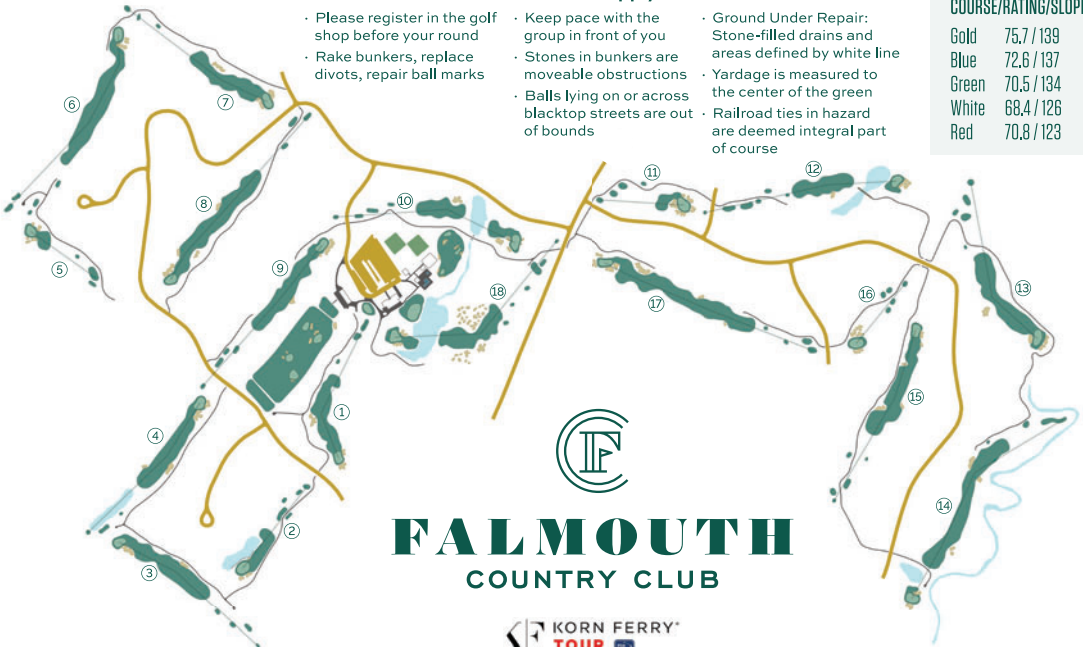

CORNISH & SILVA, ARCHITECTS

FALMOUTH COUNTRY CLUB

LOCAL RULES: U.S.G.A. Rules Apply

- Please register in the golf shop before your round
- Rake bunkers, replace divots, repair ball marks
- Keep pace with the group in front of you
- Stones in bunkers are moveable obstructions
- Balls lying on or across blacktop streets are out of bounds
- Ground Under Repair: Stone-filled drains and areas defined by white line
- Yardage is measured to the center of the green
- Railroad ties in hazard are deemed integral part of course

COURSE/RATING/SLOPE

Gold	75.7 / 139
Blue	72.6 / 137
Green	70.5 / 134
White	68.4 / 126
Red	70.8 / 123

FALMOUTH COUNTRY CLUB

CALL THE CLUBROOM
TO ORDER AND PICK
UP AT THE TURN

19

88

207-878-2864

🚩	GOLD	BLUE	GREEN	WHITE	PAR	HCP	RED	HCP					+/-	+/-	+/-
1	366	351	329	319	4	13	247	15					Away		
2	246	191	173	165	3	11	152	9					Tarn		
3	427	378	366	344	4	3	296	7					Composure		
4	415	388	378	368	4	1	322	1					Crozen Knotty		
5	208	198	182	132	3	7	125	13					Breathless		
6	513	480	475	455	5	17	391	17					Crestfallen		
7	408	399	367	319	4	5	313	3					Geronimo!		
8	513	502	486	470	5	15	419	11					Inverness Pass		
9	430	380	345	335	4	9	325	5					Reckoning		
OUT	3526	3267	3101	2907	36		2590								

10	469	400	371	357	4	4	317	2					Old Soak		
11	204	172	159	112	3	18	104	18					Sandbox		
12	468	417	373	337	4	6	311	8					Judge		
13	436	390	368	352	4	14	285	14					Canty Lye		
14	588	556	509	500	5	10	416	4					The Troubles		
15	456	410	397	353	4	8	332	6					Deception		
16	198	183	138	133	3	16	113	16					Last Easy		
17	542	522	511	473	5	12	417	10					Gorilla		
18	485	439	365	312	4	2	271	12					Home		
IN	3846	3489	3191	2929	36		2566								
TOT	7372	6756	6292	5836	72		5156								
HANDICAP															
NET SCORE															
SCORER							ATTEST					DATE			